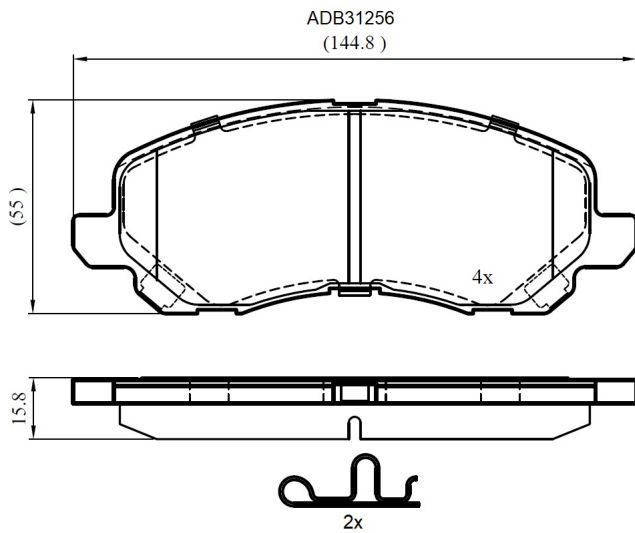

Make: MITSUBISHI

Model: Space Runner

Part Number: ADB31256

Vehicle Manufacturing/Engine:

Specifications

| | | |
|-------------------------|---|----------|
| Fitting Position | : | Front |
| Model Date | : | 05/01--> |
| Or. Caliper | : | Akebono |

| | | |
|------------------|---|-------|
| WVA | : | 23584 |
| FMSI | : | |
| Length | : | 145 |
| Width | : | 54.9 |
| Thickness | : | 15.8 |