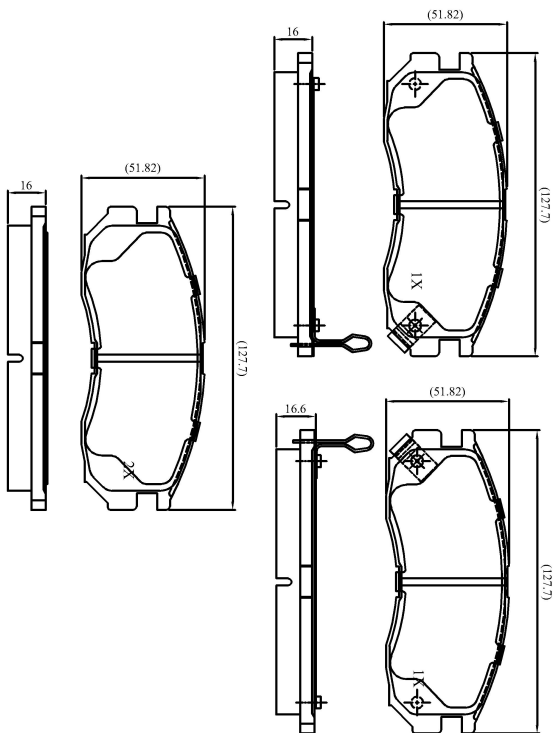

Make: MITSUBISHI

Model: Spacewagon (10/91-> 01/99)

Part Number: ADB3363

Vehicle Manufacturing/Engine:

ADB3363

Specifications

Fitting Position	:	Front
Model Date	:	10/91-01/99
Or. Caliper	:	Sumitomo
WVA	:	21647
FMSI	:	
Length	:	127.7
Width	:	52
Thickness	:	16