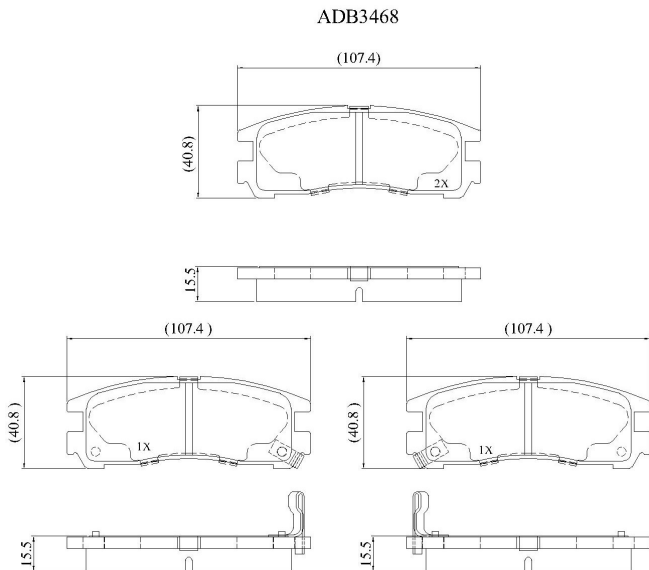

Make: MITSUBISHI

Model: Spacewagon (10/91-> 01/99)

Part Number: ADB3468

Vehicle Manufacturing/Engine:

Specifications

Fitting Position	:	Rear
Model Date	:	10/91-01/99

Or. Caliper	:	Akebono
WVA	:	21708
FMSI	:	
Length	:	107.4
Width	:	40.8
Thickness	:	15.5