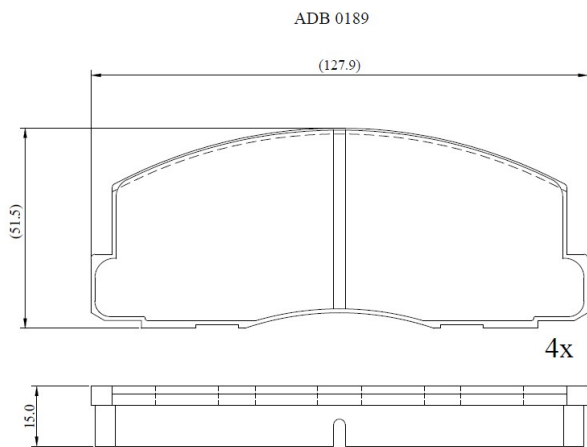

Make: MITSUBISHI

Model: Spacewagon (->10/91)

Part Number: ADB0189

Vehicle Manufacturing/Engine:

Specifications

Fitting Position	:	Front
Model Date	:	01/84-10/91
Or. Caliper	:	Akebono

WVA	:	20955
FMSI	:	
Length	:	127.9
Width	:	51.5
Thickness	:	15