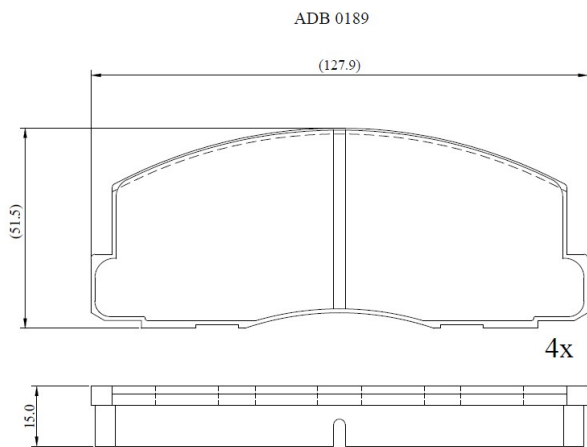

Make: MITSUBISHI

Model: Spacewagon (->10/91)

Part Number: ADB0189

Vehicle Manufacturing/Engine:

Specifications

Fitting Position	:	Front
Model Date	:	01/85-10/91
Or. Caliper	:	Akebono

WVA	:	20955
FMSI	:	
Length	:	127.9
Width	:	51.5
Thickness	:	15