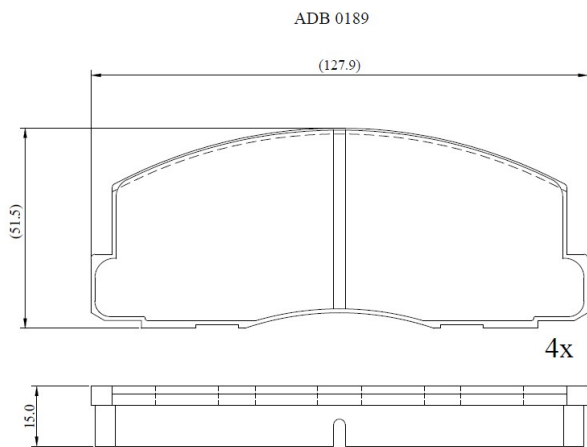

Make: MITSUBISHI

Model: Tredia

Part Number: ADB0189

Vehicle Manufacturing/Engine:

Specifications

Fitting Position	:	Front
Model Date	:	01/83-10/85
Or. Caliper	:	Akebono

WVA	:	20955
FMSI	:	
Length	:	127.9
Width	:	51.5
Thickness	:	15