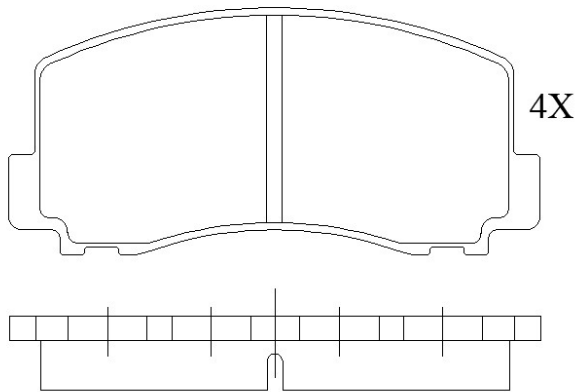

Make: MITSUBISHI

Model: Tredia

Part Number: ADB0211

Vehicle Manufacturing/Engine:

ADB0211

Specifications

Fitting Position	:	Front
Model Date	:	01/83-10/85
Or. Caliper	:	Akebono

WVA	:	20956
FMSI	:	
Length	:	107.75
Width	:	50
Thickness	:	15