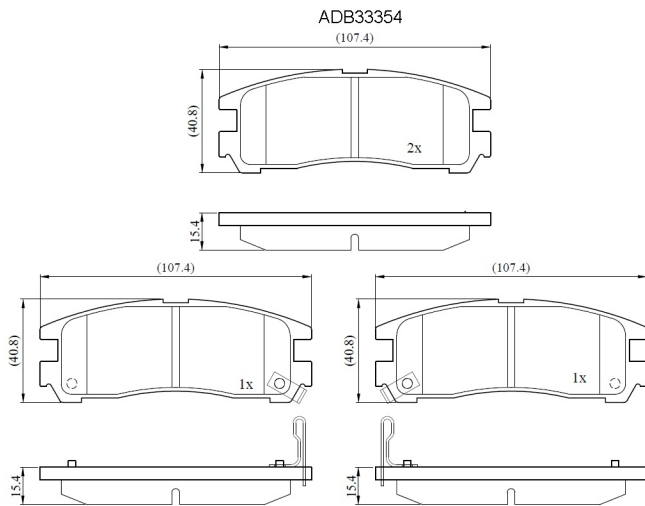

Make: MITSUBISHI

Model: TRUCK Expo LRV

Part Number: ADB33354

Vehicle Manufacturing/Engine:

Specifications

Fitting Position	:	Rear
Model Date	:	92-94
Or. Caliper	:	

WVA	:	
FMSI	:	7272-D383
Length	:	107.4
Width	:	40.8
Thickness	:	15.4