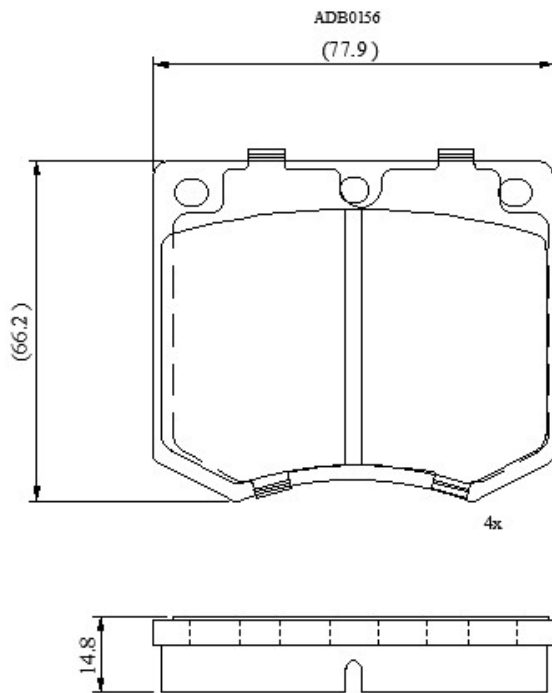

Make: MORGAN

Model: Plus 8

Part Number: ADB0156

Vehicle Manufacturing/Engine:

Specifications

Fitting Position	:	Front
Model Date	:	01/74-12/86
Or. Caliper	:	Ate
WVA	:	20491
FMSI	:	
Length	:	77.9
Width	:	66.2
Thickness	:	15