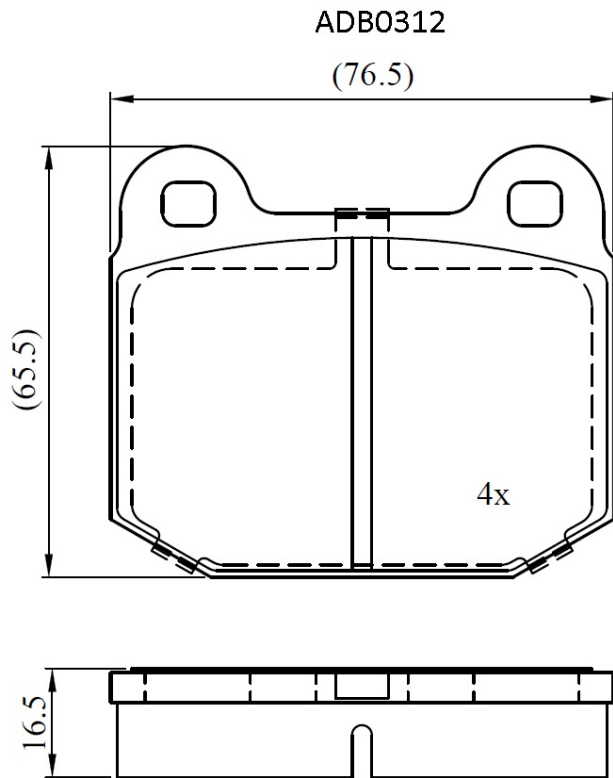

Make: MORGAN

Model: Plus 8

Part Number: ADB0312

Vehicle Manufacturing/Engine:

Specifications

Fitting Position	:	Front
Model Date	:	01/78-01/94
Or. Caliper	:	Ate
WVA	:	20323
FMSI	:	
Length	:	76.5
Width	:	65.5
Thickness	:	16.5