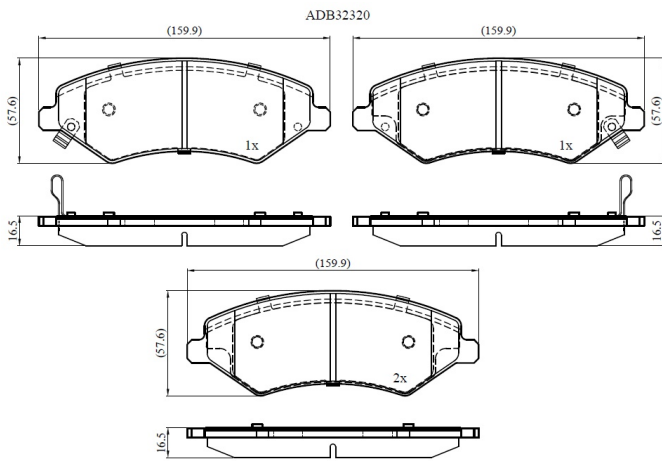

Make: MVM

Model: Tiggo 5

Part Number: ADB32320

Vehicle Manufacturing/Engine:

Specifications

Fitting Position	:	Front
Model Date	:	
Or. Caliper	:	
WVA	:	

FMSI	:	
Length	:	141.7
Width	:	54.8
Thickness	:	16.4