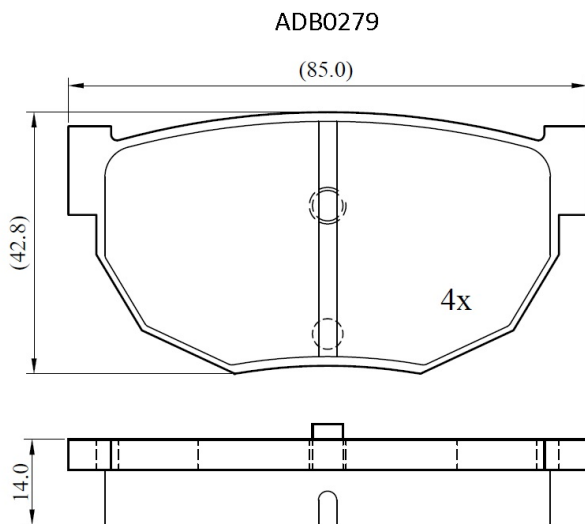

Make: NISSAN

Model: 300 ZX (Z31 Series)

Part Number: ADB0279

Vehicle Manufacturing/Engine:

Specifications

Fitting Position	:	Rear
Model Date	:	01/84-02/87

Or. Caliper	:	Sumitomo
WVA	:	21122
FMSI	:	
Length	:	85
Width	:	42.8
Thickness	:	14