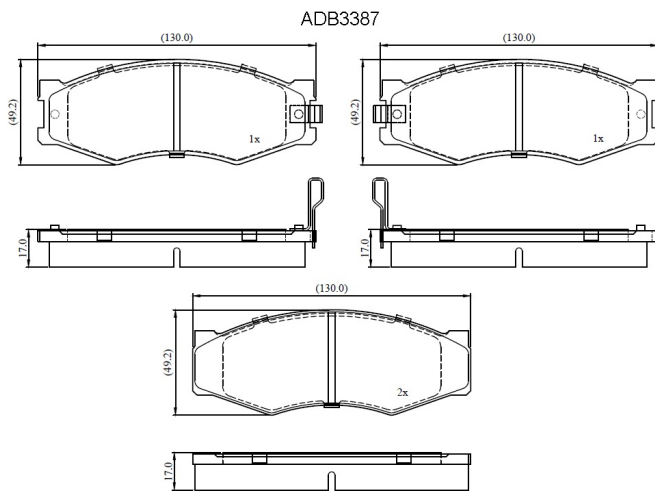

Make: NISSAN

Model: 300 ZX (Z31 Series)

Part Number: ADB3387

Vehicle Manufacturing/Engine:

Specifications

Fitting Position	:	Front
Model Date	:	01/84-02/87
Or. Caliper	:	Akebono

WVA	:	21119
FMSI	:	
Length	:	128
Width	:	49.2
Thickness	:	17