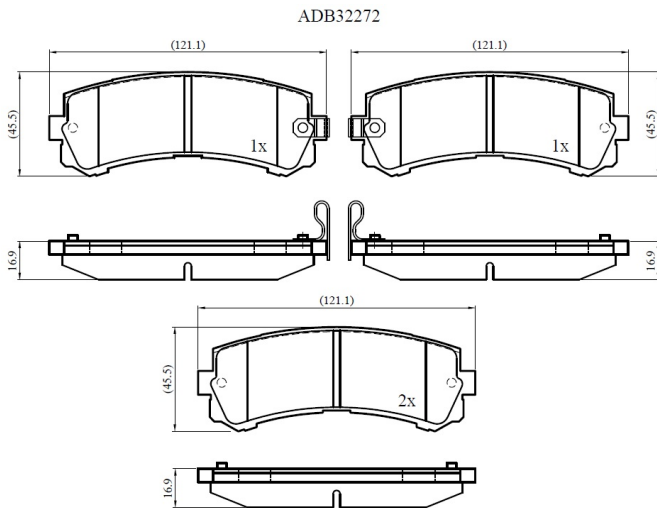

Make: NISSAN

Model: Almera N 15

Part Number: ADB32272

Vehicle Manufacturing/Engine:

Specifications

Fitting Position	:	Front
Model Date	:	06/1995-
Or. Caliper	:	

WVA	:	
FMSI	:	
Length	:	121.1
Width	:	45.5
Thickness	:	16.9