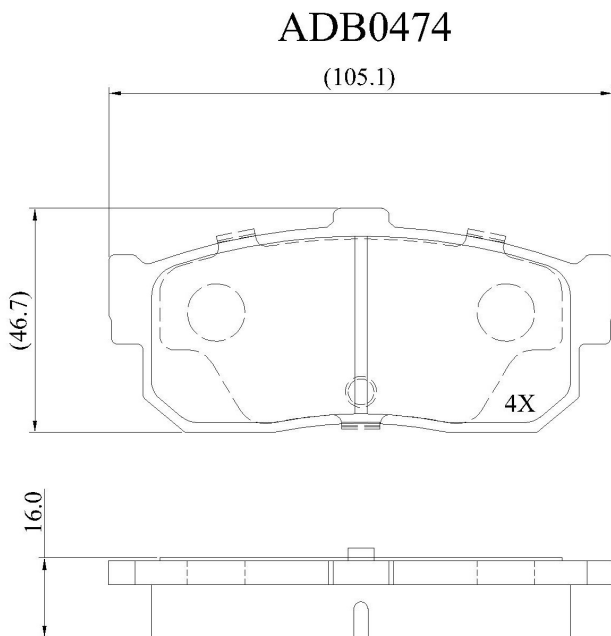

Make: NISSAN

Model: Almera (N15 Series ->12/99)

Part Number: ADB0474

Vehicle Manufacturing/Engine:

Specifications

Fitting Position

:

Rear

Model Date	:	01/95-12/99
Or. Caliper	:	Sumitomo
WVA	:	21713
FMSI	:	
Length	:	105.1
Width	:	46.7
Thickness	:	16