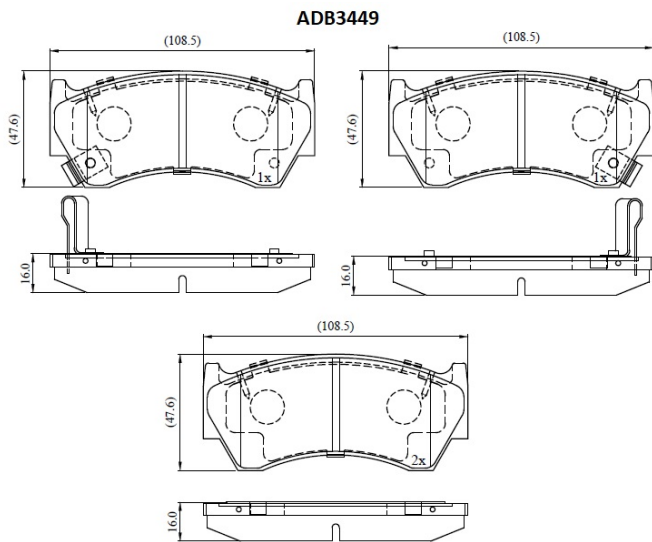

Make: NISSAN

Model: Almera (N15 Series ->12/99)

Part Number: ADB3449

Vehicle Manufacturing/Engine:

Specifications

Fitting Position	:	Front
Model Date	:	01/95-12/99

Or. Caliper	:	Sumitomo
WVA	:	23004
FMSI	:	
Length	:	108.5
Width	:	47.6
Thickness	:	16