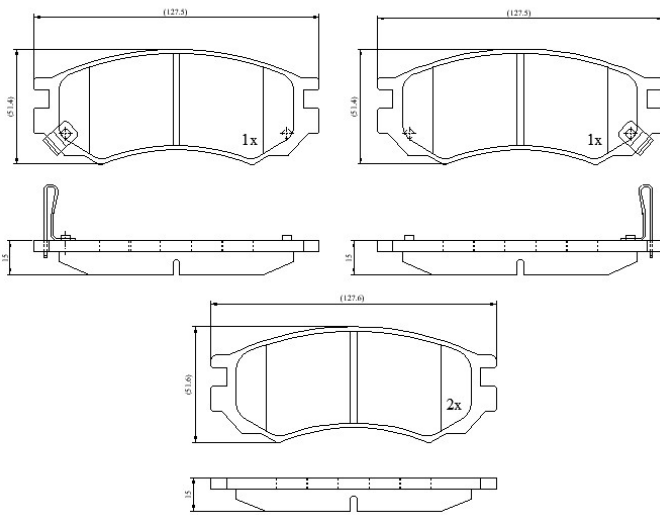

Make: NISSAN

Model: Almera (N15 Series ->12/99)

Part Number: ADB3473

Vehicle Manufacturing/Engine:

ADB3473

Specifications

Fitting Position	:	Front
Model Date	:	01/95-12/99
Or. Caliper	:	Akebono

WVA	:	21386
FMSI	:	
Length	:	127.5
Width	:	51.6
Thickness	:	15