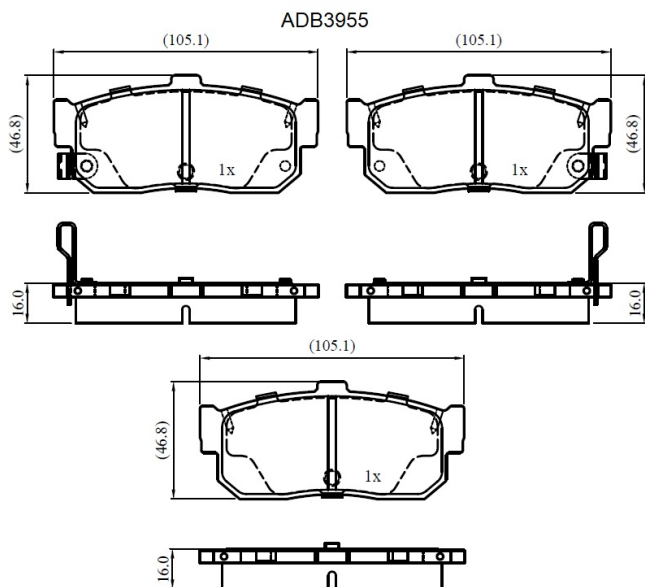

Make: NISSAN

Model: Almera (N15 Series ->12/99)

Part Number: ADB3955

Vehicle Manufacturing/Engine:

Specifications

Fitting Position	:	Rear
Model Date	:	01/95-12/99

Or. Caliper	:	Sumitomo
WVA	:	21715
FMSI	:	
Length	:	105.1
Width	:	46.7
Thickness	:	16