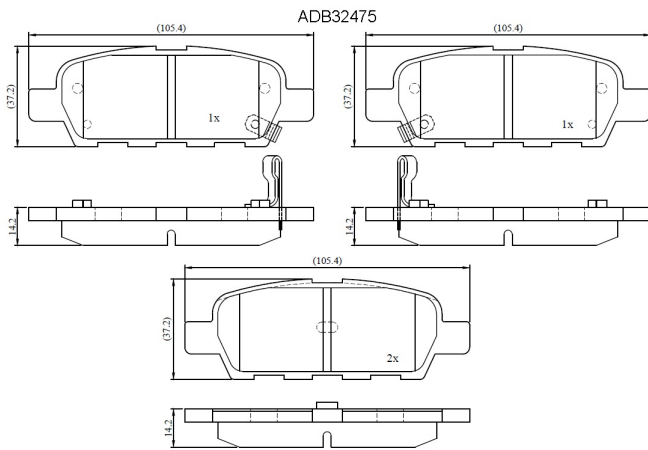

Make: NISSAN

Model: Altima

Part Number: ADB32475

Vehicle Manufacturing/Engine:

Specifications

Fitting Position	:	Rear
Model Date	:	2002-2012
Or. Caliper	:	
WVA	:	

FMSI	:	D905
Length	:	105.4
Width	:	37.2
Thickness	:	14.2