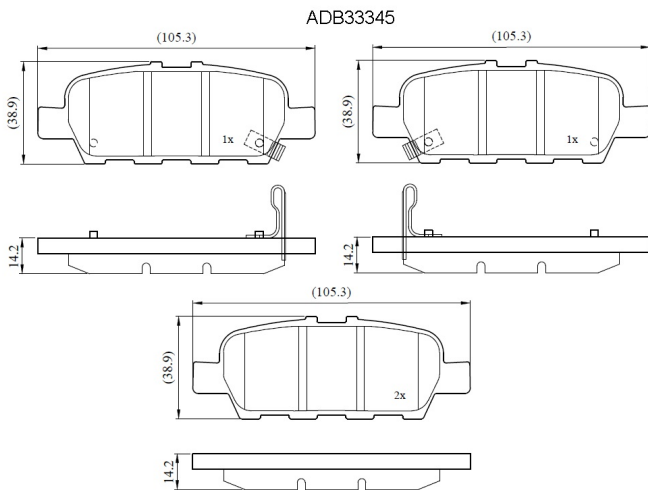

Make: NISSAN

Model: Altima

Part Number: ADB33345

Vehicle Manufacturing/Engine:

Specifications

Fitting Position	:	Rear
Model Date	:	Nov-13
Or. Caliper	:	

WVA	:	
FMSI	:	8501-D1393
Length	:	105.3
Width	:	38.9
Thickness	:	14.2