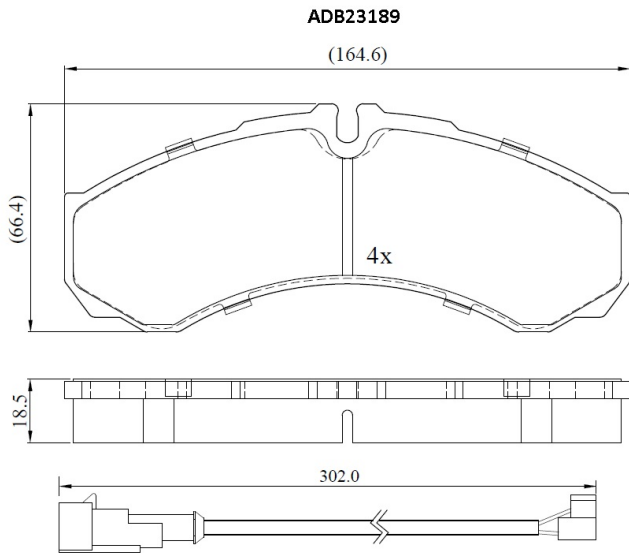

Make: NISSAN

Model: ATLEON

Part Number: ADB23189

Vehicle Manufacturing/Engine:

Specifications

Fitting Position	:	Rear
Model Date	:	2000-

Or. Caliper	:	
WVA	:	29121
FMSI	:	
Length	:	
Width	:	
Thickness	:	