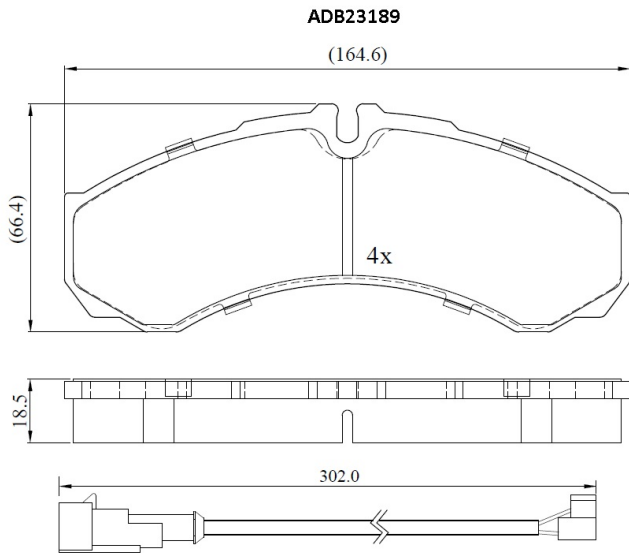

Make: NISSAN

Model: ATLEON

Part Number: ADB23189

Vehicle Manufacturing/Engine:

Specifications

Fitting Position	:	Rear
Model Date	:	2003-

Or. Caliper	:	
WVA	:	29121
FMSI	:	
Length	:	
Width	:	
Thickness	:	