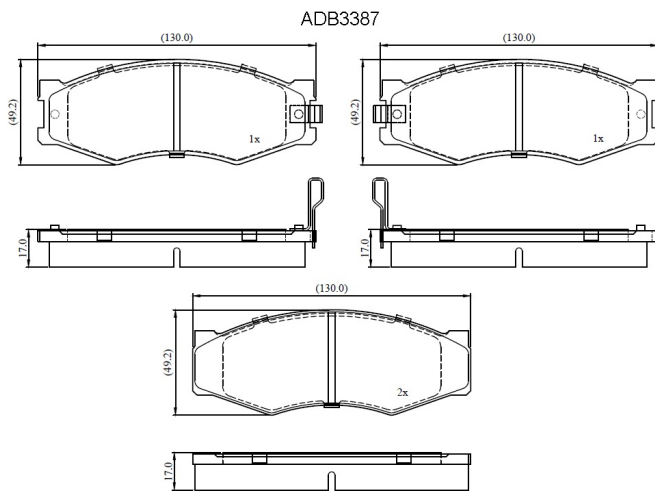

Make: NISSAN

Model: Bluebird - (FWD)

Part Number: ADB3387

Vehicle Manufacturing/Engine:

Specifications

Fitting Position	:	Front
Model Date	:	01/86-09/90
Or. Caliper	:	Akebono

WVA	:	21119
FMSI	:	
Length	:	128
Width	:	49.2
Thickness	:	17