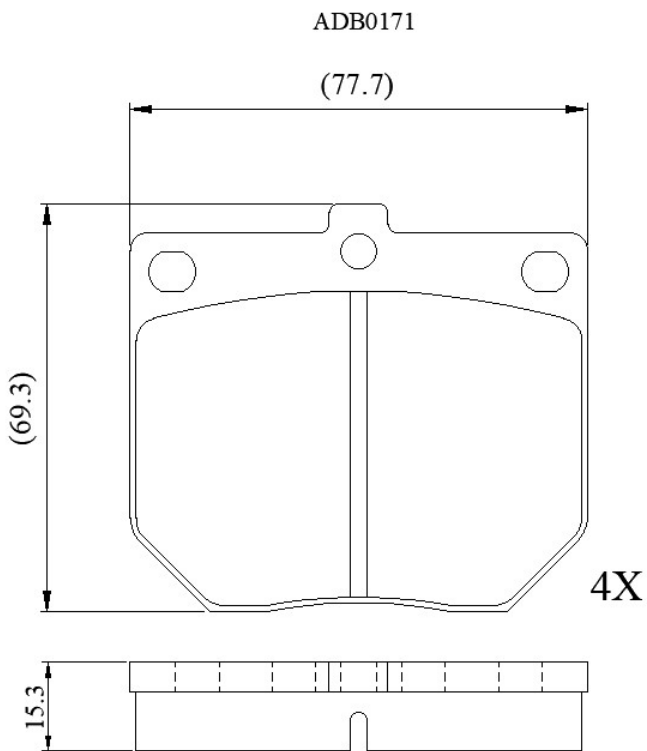

Make: NISSAN

Model: Cedric

Part Number: ADB0171

Vehicle Manufacturing/Engine:

Specifications

Fitting Position	:	Front
Model Date	:	01/77-01/80
Or. Caliper	:	Sumitomo
WVA	:	20289
FMSI	:	
Length	:	77.7
Width	:	69.3
Thickness	:	15.3