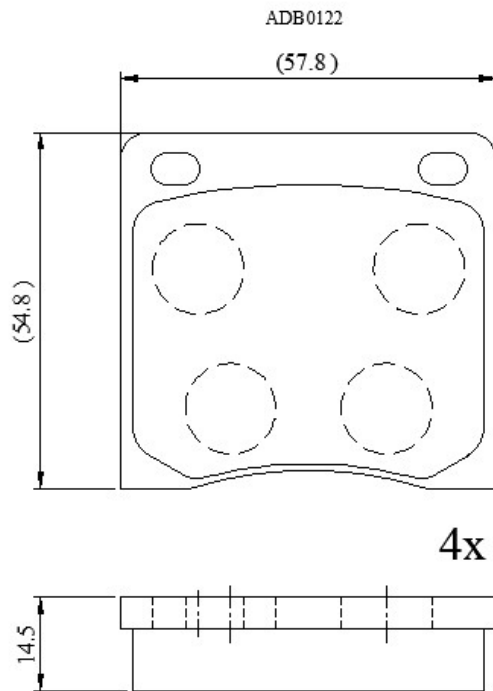

Make: NISSAN

Model: Cherry / Pulsar

Part Number: ADB0122

Vehicle Manufacturing/Engine:

Specifications

Fitting Position	:	Front
Model Date	:	01/77-12/78

Or. Caliper	:	Tokico
WVA	:	20128
FMSI	:	
Length	:	57.75
Width	:	54.75
Thickness	:	14.5