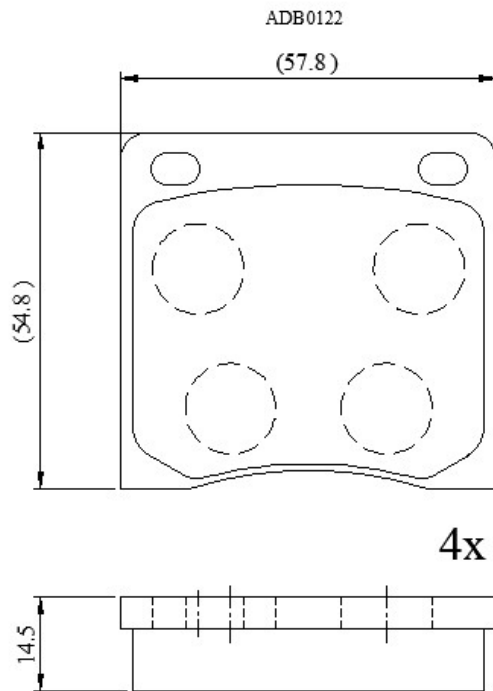

Make: NISSAN

Model: Cherry / Pulsar

Part Number: ADB0122

Vehicle Manufacturing/Engine:

Specifications

| | | |
|-------------------------|---|-------------|
| Fitting Position | : | Front |
| Model Date | : | 12/78-04/82 |

| | | |
|--------------------|---|--------|
| Or. Caliper | : | Tokico |
| WVA | : | 20128 |
| FMSI | : | |
| Length | : | 57.75 |
| Width | : | 54.75 |
| Thickness | : | 14.5 |