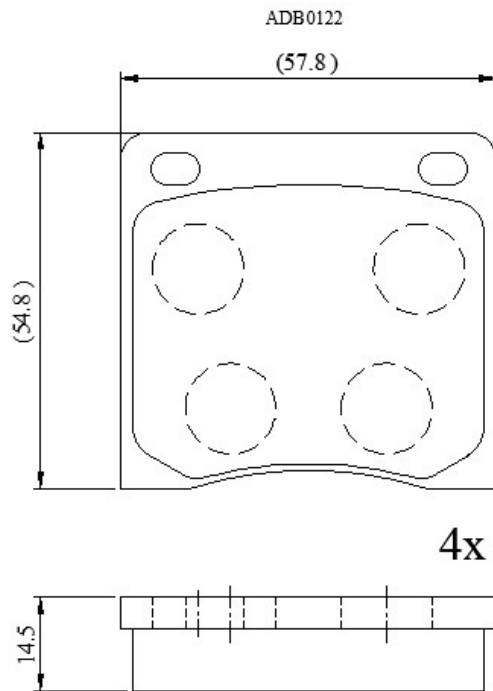

Make: NISSAN

Model: Cherry / Pulsar

Part Number: ADB0122

Vehicle Manufacturing/Engine:

Specifications

Fitting Position	:	Front
Model Date	:	12/78-04/82

Or. Caliper	:	Tokico
WVA	:	20128
FMSI	:	
Length	:	57.75
Width	:	54.75
Thickness	:	14.5