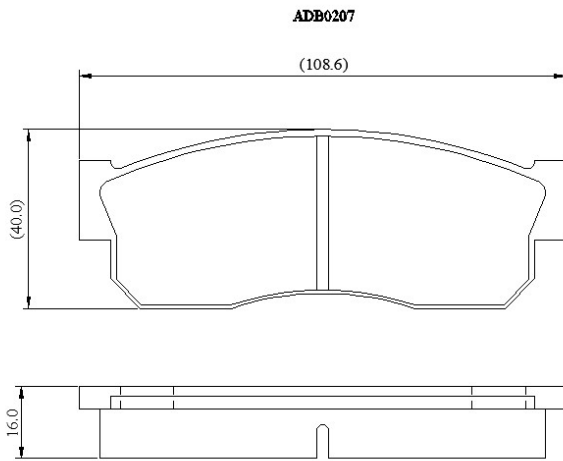

Make: NISSAN

Model: Cherry / Pulsar

Part Number: ADB0207

Vehicle Manufacturing/Engine:

Specifications

Fitting Position	:	Front
Model Date	:	04/82-09/86
Or. Caliper	:	Sumitomo
WVA	:	20958

FMSI	:	
Length	:	108.5
Width	:	40
Thickness	:	16