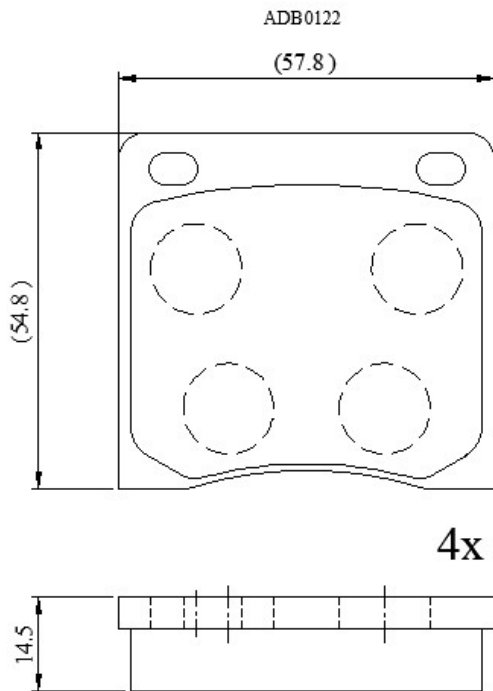

Make: NISSAN

Model: Cherry Van

Part Number: ADB0122

Vehicle Manufacturing/Engine:

Specifications

Fitting Position	:	Front
Model Date	:	01/77-01/79

Or. Caliper	:	Tokico
WVA	:	20128
FMSI	:	
Length	:	57.75
Width	:	54.75
Thickness	:	14.5