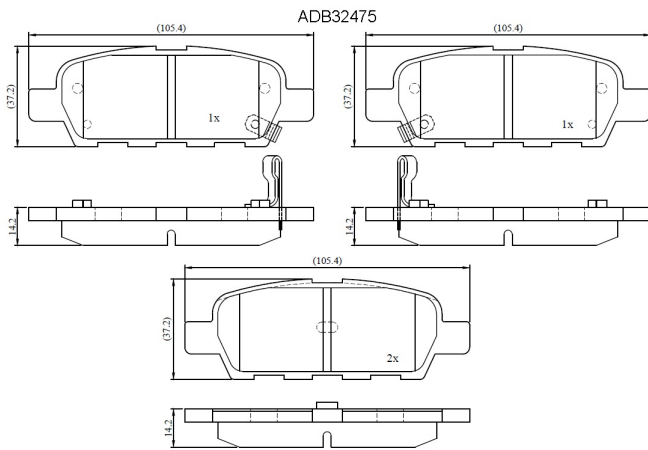

Make: NISSAN

Model: Juke

Part Number: ADB32475

Vehicle Manufacturing/Engine:

Specifications

Fitting Position	:	Rear
Model Date	:	2011-
Or. Caliper	:	
WVA	:	

FMSI	:	D905
Length	:	105.4
Width	:	37.2
Thickness	:	14.2