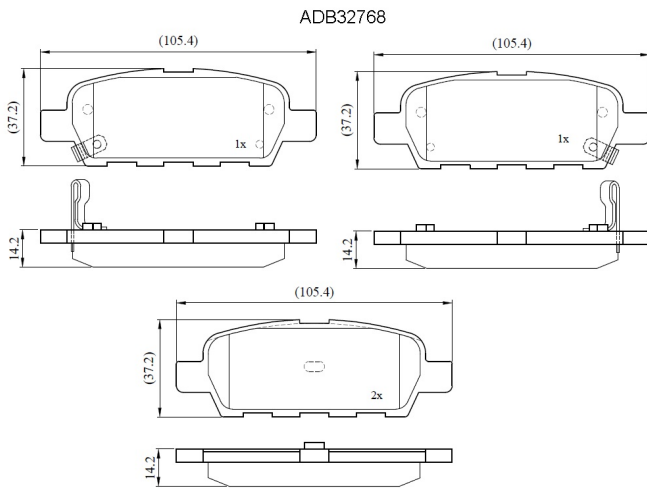

Make: NISSAN

Model: Juke

Part Number: ADB32768

Vehicle Manufacturing/Engine:

Specifications

Fitting Position	:	Rear
Model Date	:	11-
Or. Caliper	:	

WVA	:	
FMSI	:	7784-D905
Length	:	105.4
Width	:	37.2
Thickness	:	14.2