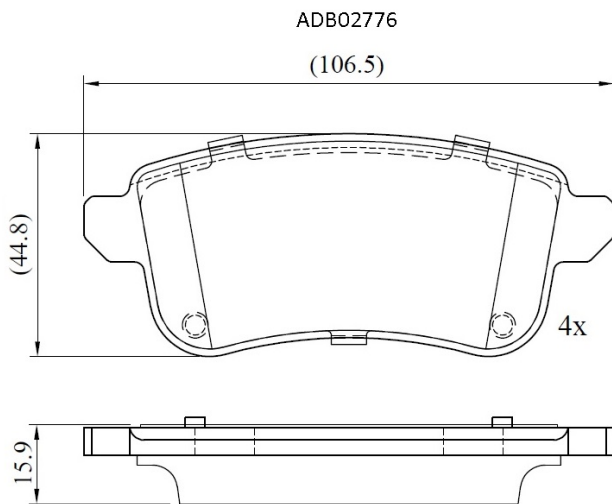

Make: NISSAN

Model: Juke

Part Number: ADB02776

Vehicle Manufacturing/Engine:

Specifications

Fitting Position	:	Rear
Model Date	:	2019-
Or. Caliper	:	

WVA	:	22103
FMSI	:	
Length	:	106.5
Width	:	46
Thickness	:	16