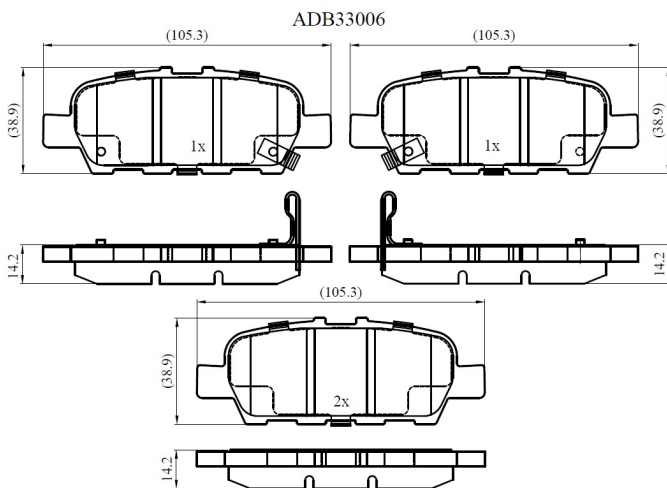

Make: NISSAN

Model: Juke

Part Number: ADB33006

Vehicle Manufacturing/Engine:

Specifications

Fitting Position	:	Rear
Model Date	:	2014-
Or. Caliper	:	
WVA	:	23871

FMSI	:
Length	:
Width	:
Thickness	: