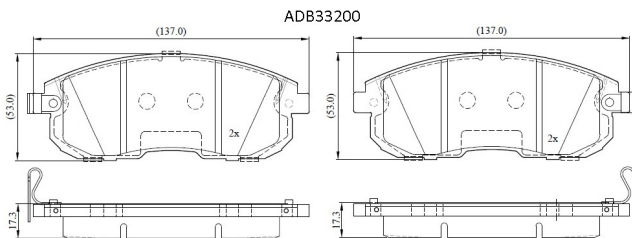

Make: NISSAN

Model: Juke

Part Number: ADB33200

Vehicle Manufacturing/Engine:

Specifications

Fitting Position	:	Front
Model Date	:	2014-
Or. Caliper	:	
WVA	:	21562
FMSI	:	
Length	:	137
Width	:	53

Thickness

: