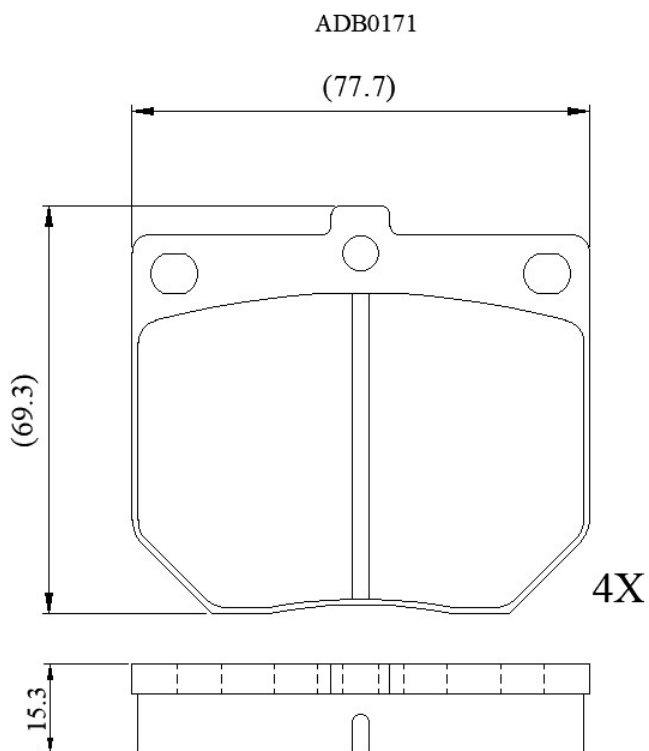

Make: NISSAN

Model: Laurel

Part Number: ADB0171

Vehicle Manufacturing/Engine:

Specifications

Fitting Position	:	Front
Model Date	:	01/77-01/81
Or. Caliper	:	Sumitomo
WVA	:	20289
FMSI	:	
Length	:	77.7
Width	:	69.3
Thickness	:	15.3