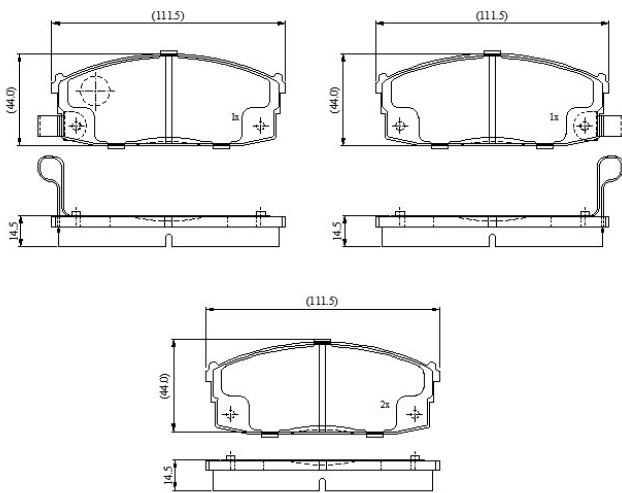

Make: NISSAN

Model: Laurel

Part Number: ADB3368

Vehicle Manufacturing/Engine:

ADB3368

Specifications

Fitting Position	:	Front
Model Date	:	01/81-01/84

Or. Caliper	:	Akebono
WVA	:	20718
FMSI	:	
Length	:	111.5
Width	:	44
Thickness	:	14.5