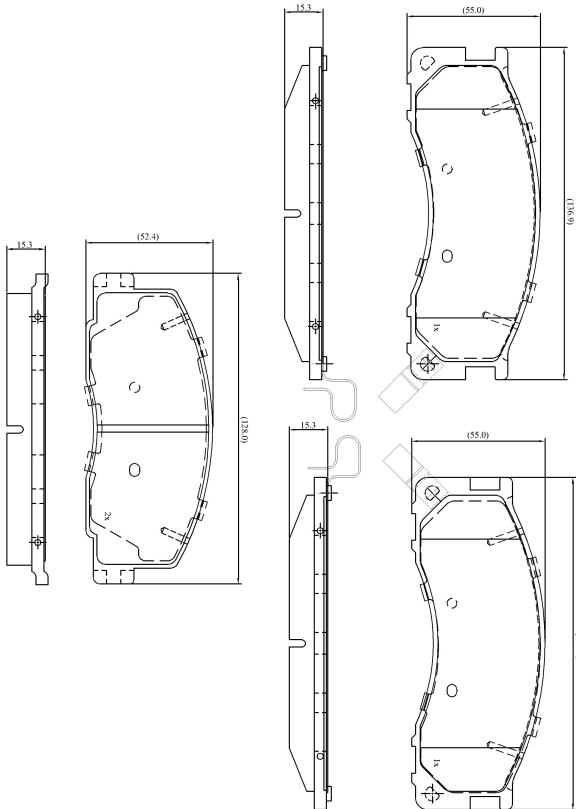

Make: NISSAN

Model: LITEACE Van

Part Number: ADB3441

Vehicle Manufacturing/Engine:

ADB3441

Specifications

Fitting Position	:	Front
Model Date	:	1992-1994
Or. Caliper	:	
WVA	:	21369, 21780, 21781
FMSI	:	
Length	:	1,28,136.90
Width	:	52.2,55
Thickness	:	15.3