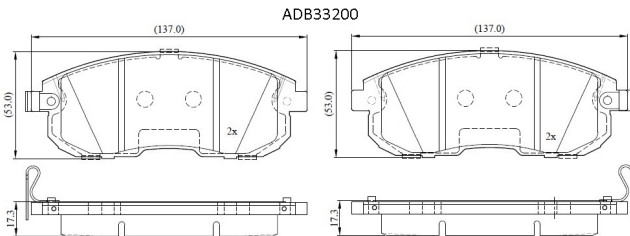

Make: NISSAN

Model: MAXIMA / MAXIMA QX V

Part Number: ADB33200

Vehicle Manufacturing/Engine:

Specifications

Fitting Position	:	Front
Model Date	:	2000-2003
Or. Caliper	:	
WVA	:	21562
FMSI	:	
Length	:	137
Width	:	53

Thickness : 17.3