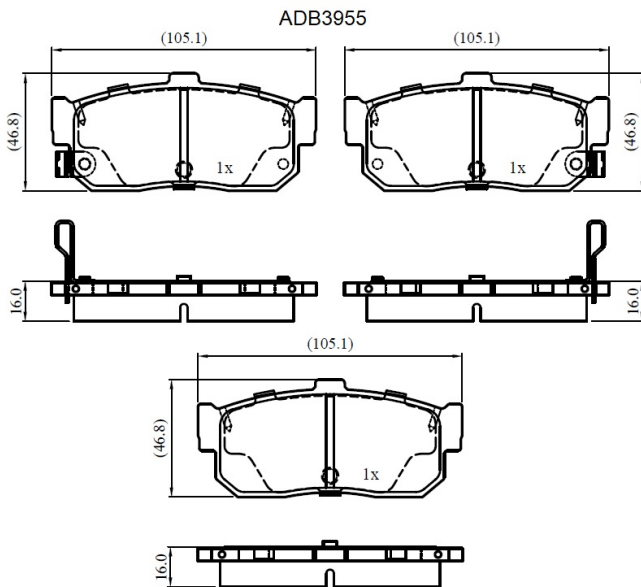

Make: NISSAN

Model: Maxima QX

Part Number: ADB3955

Vehicle Manufacturing/Engine:

Specifications

Fitting Position	:	Rear
Model Date	:	10/00-->

Or. Caliper	:	Sumitomo
WVA	:	21715
FMSI	:	
Length	:	105.1
Width	:	46.7
Thickness	:	16