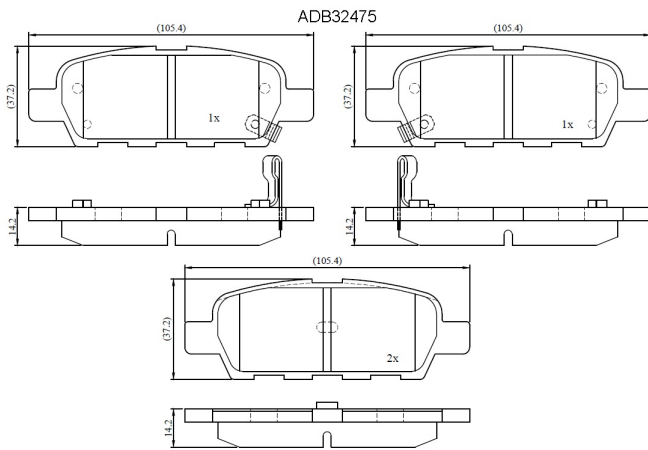

Make: NISSAN

Model: Maxima

Part Number: ADB32475

Vehicle Manufacturing/Engine:

Specifications

Fitting Position	:	Rear
Model Date	:	2004-2012
Or. Caliper	:	
WVA	:	

FMSI	:	D905
Length	:	105.4
Width	:	37.2
Thickness	:	14.2