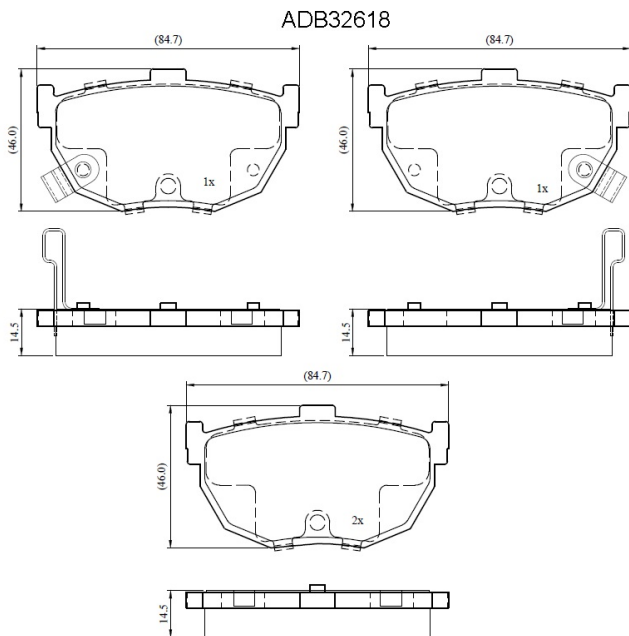

Make: NISSAN

Model: Maxima

Part Number: ADB32618

Vehicle Manufacturing/Engine:

Specifications

Fitting Position

:

Rear

Model Date	:	85-88
Or. Caliper	:	
WVA	:	
FMSI	:	D323
Length	:	84.7
Width	:	46
Thickness	:	13.7