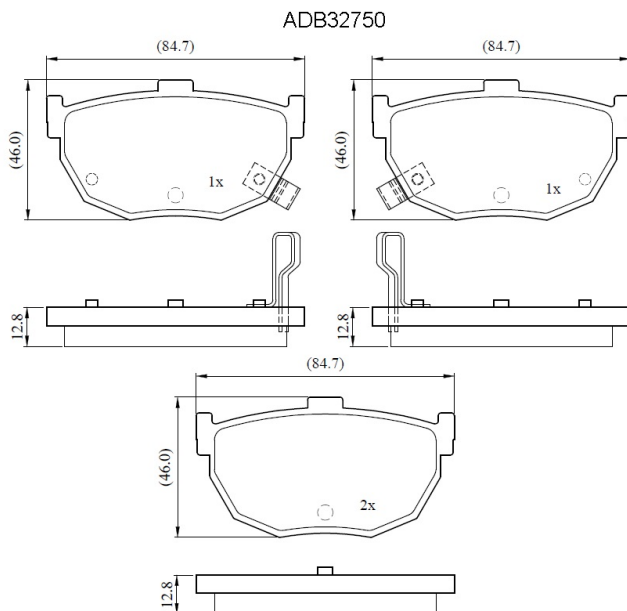

Make: NISSAN

Model: Maxima

Part Number: ADB32750

Vehicle Manufacturing/Engine:

Specifications

Fitting Position	:	Rear
Model Date	:	85-88

Or. Caliper	:	
WVA	:	
FMSI	:	D323
Length	:	84.7
Width	:	46
Thickness	:	12.8