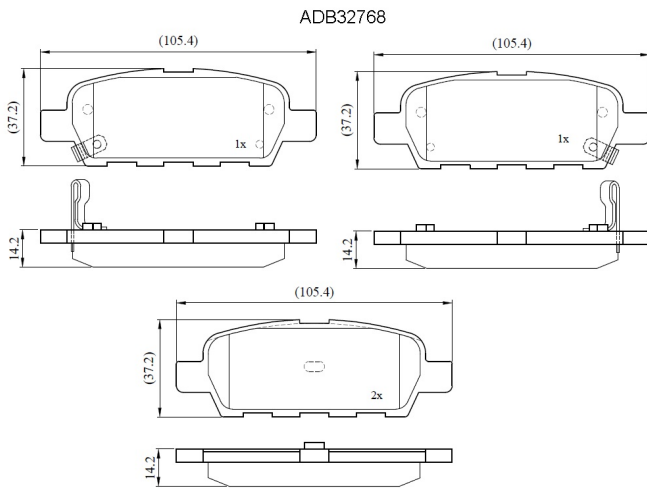

Make: NISSAN

Model: Maxima

Part Number: ADB32768

Vehicle Manufacturing/Engine:

Specifications

Fitting Position	:	Rear
Model Date	:	04-Dec
Or. Caliper	:	

WVA	:	
FMSI	:	7784-D905
Length	:	105.4
Width	:	37.2
Thickness	:	14.2