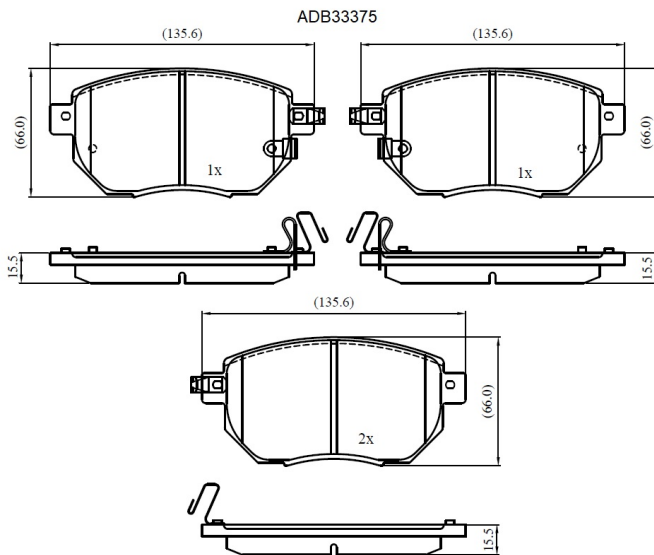

Make: NISSAN

Model: Maxima

Part Number: ADB33375

Vehicle Manufacturing/Engine:

Specifications

Fitting Position	:	Front
Model Date	:	04-Aug

Or. Caliper	:	
WVA	:	
FMSI	:	7870-D969
Length	:	135.6
Width	:	66
Thickness	:	15.5