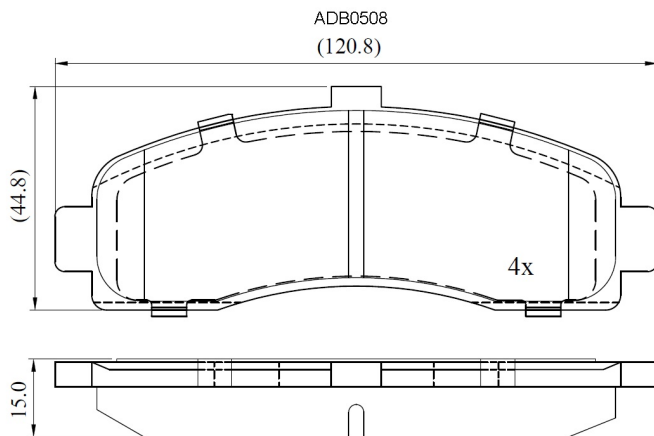

Make: NISSAN

Model: Micra (K11 Series -> 07/00)

Part Number: ADB0508

Vehicle Manufacturing/Engine:

Specifications

| | | |
|-------------------------|---|-------------|
| Fitting Position | : | Front |
| Model Date | : | 10/92-07/00 |
| Or. Caliper | : | Akebono |
| WVA | : | 21626 |

| | | |
|------------------|---|-------|
| FMSI | : | |
| Length | : | 120.8 |
| Width | : | 44.8 |
| Thickness | : | 15 |