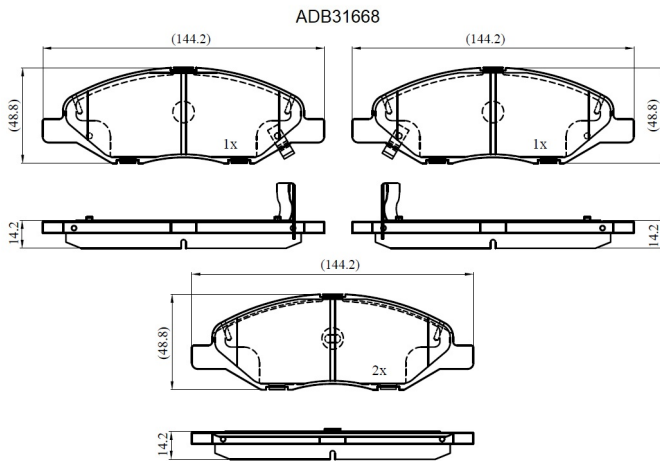

Make: NISSAN

Model: Note E11 2WD E11 4WD

Part Number: ADB31668

Vehicle Manufacturing/Engine:

Specifications

Fitting Position	:	Front
Model Date	:	05/01-->
Or. Caliper	:	Sumitomo
WVA	:	24,68,22,46,83,24,684

FMSI	:	
Length	:	144.2
Width	:	48.8
Thickness	:	14.2