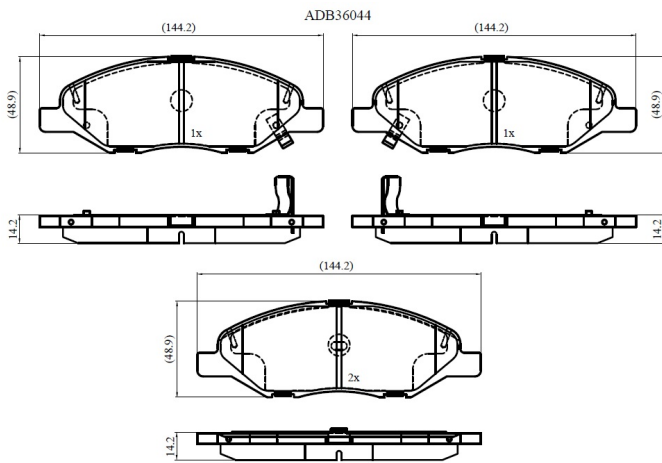

Make: NISSAN

Model: NOTE

Part Number: ADB36044

Vehicle Manufacturing/Engine:

Specifications

Fitting Position	:	Front
Model Date	:	07/2008->
Or. Caliper	:	
WVA	:	

FMSI	:	
Length	:	144.2
Width	:	48.9
Thickness	:	14.2