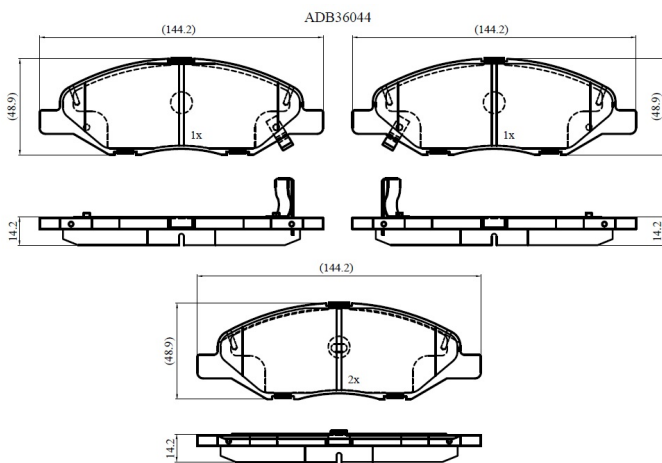

Make: NISSAN

Model: NOTE

Part Number: ADB36044

Vehicle Manufacturing/Engine:

Specifications

Fitting Position	:	Front
Model Date	:	03/2006->11/2007
Or. Caliper	:	
WVA	:	

FMSI	:	
Length	:	144.2
Width	:	48.9
Thickness	:	14.2