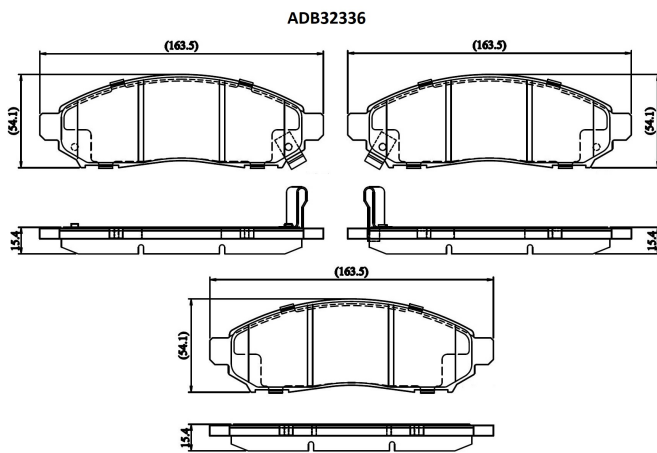

Make: NISSAN

Model: NP300 NAVARA Platform/Chassis

Part Number: ADB32336

Vehicle Manufacturing/Engine:

Specifications

Fitting Position	:	Front
Model Date	:	12/2013 >
Or. Caliper	:	
WVA	:	25254, 25227, 25228

FMSI	:	
Length	:	163.5
Width	:	54.1
Thickness	:	15.4