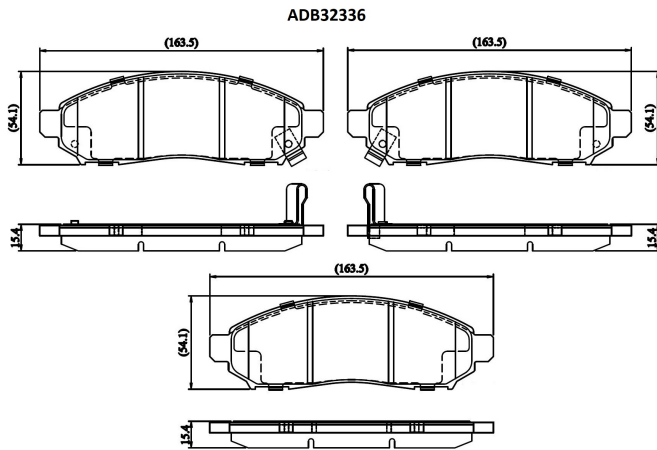

Make: NISSAN

Model: NP300 NAVARA

Part Number: ADB32336

Vehicle Manufacturing/Engine:

Specifications

Fitting Position	:	Front
Model Date	:	12/2013 >
Or. Caliper	:	
WVA	:	25254, 25227, 25228

FMSI	:	
Length	:	163.5
Width	:	54.1
Thickness	:	15.4